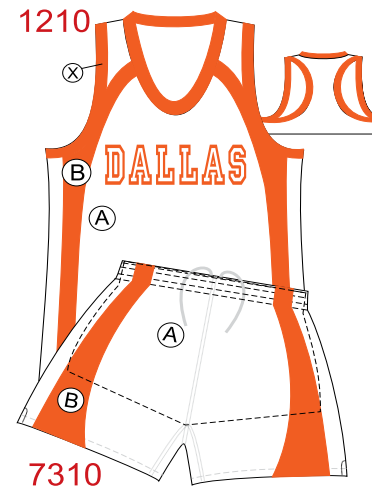

<b>Shirt:</b>	Loose fit, Ribbed neck	Loose fit, Ribknit neck & slv ends	Loose fit, Ribknit neck & slv ends	Loose fit, Ribknit neck & slv ends	Loose fit, Ribknit neck & slv ends
<b>Short:</b>	4 needle waist, brief	4 needle waist, 3" inseam, built in brief	4 needle waist, 3" inseam, no brief	4 needle waist, 3" inseam, built in brief	4 needle waist, 3" inseam, w brief
<b>Shirt/Short:Fab74</b>	\$ 25.00/38.50	Shirt- \$ 28.00/Short- \$ 33.50	Shirt- \$ 28.00/ Short- \$ 22.50	Shirt- \$ 31.00/ Short- \$ 37.50	Shirt- \$ 28.00/ Short- \$ 33.50

<b>Shirt:</b>	Loose , Rib neck & slv	Snug fit, Racer back, Ribknit neck	Snug fit, Racer back, Ribknit neck	Snug fit, Racer back, Ribknit neck	Snug fit, Racer back
<b>Short:</b>	Brief, 3" inseam	Fold over waist	4 needle waist, 3" inseam	4 needle waist, 3" inseam, built in brief	4 needle waist, 3" inseam
<b>Price</b>	<b>Poly waffle:</b> \$ 30.00/30.50	<b>Lycra:</b> Shirt- \$ 38.50/Short- \$ 34.00	<b>Lycra:</b> Shirt- \$ 41.50/ Short- \$ 37.50	<b>Lycra:</b> Shirt- \$ 46.50/ Short- \$ 42.50	<b>Lycra:</b> Shirt- \$ 46.50/ Short- \$ 42.50