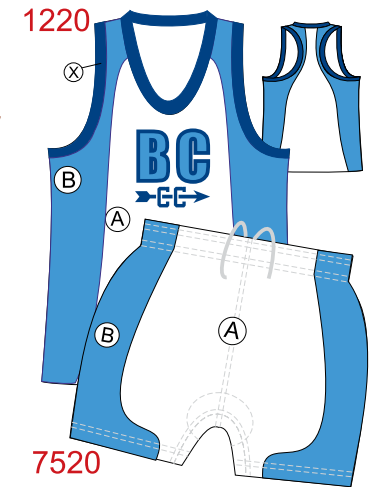

<b>Shirt:</b>	Loose fit, Ribbed neck	Loose fit, Ribknit neck & slv ends	Loose fit, Ribknit neck & slv ends	Loose fit, Ribknit neck & slv ends	Loose fit, Ribknit neck & slv ends
<b>Short:</b>	4 needle waist, brief	4 needle waist, 3" inseam, built in brief	4 needle waist, 3" inseam, no brief	4 needle waist, 3" inseam, built in brief	4 needle waist, 3" inseam, w brief
<b>Shirt/Short:Fab74</b>	\$ 25.00/38.50	Shirt- \$ 28.00/Short- \$ 33.50	Shirt- \$ 28.00/ Short- \$ 22.50	Shirt- \$ 31.00/ Short- \$ 37.50	Shirt- \$ 28.00/ Short- \$ 33.50

<b>Shirt:</b>	Loose , Rib neck & slv	Snug fit, Racer back, Ribknit neck	Snug fit, Racer back, Ribknit neck	Snug fit, Racer back, Ribknit neck	Snug fit, Racer back
<b>Short:</b>	Brief, 3" inseam	Fold over waist	4 needle waist, 3" inseam	4 needle waist, 3" inseam, built in brief	4 needle waist, 3" inseam
<b>Price</b>	<b>Poly waffle:</b> \$ 30.00/30.50	<b>Lycra:</b> Shirt- \$ 38.50/Short- \$ 34.00	<b>Lycra:</b> Shirt- \$ 41.50/ Short- \$ 37.50	<b>Lycra:</b> Shirt- \$ 46.50/ Short- \$ 42.50	<b>Lycra:</b> Shirt- \$ 46.50/ Short- \$ 42.50